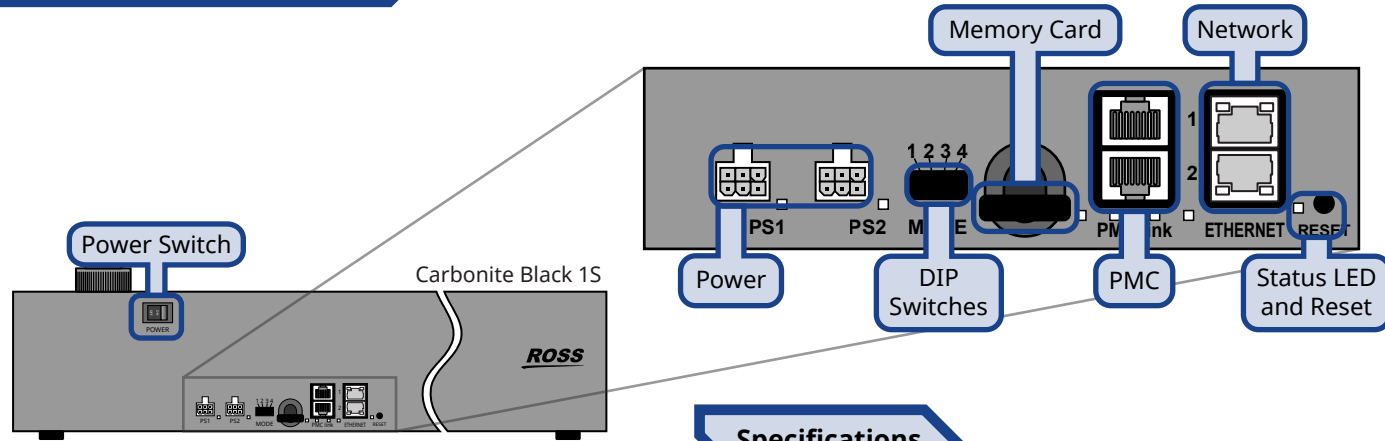

**Panel Ports and Connectors**

**Specifications**

Input Voltages		Power Consumption	
All	100 - 120V~	CB9	24W 2.0A 12V
	220 - 240V~	CB1	25W 2.1A 12V
	47-63Hz	CB15	30W 2.5A 12V
		CB2	35W 2.9A 12V
		CB2S	45W 3.8A 12V
		CB3S	65W 5.4A 12V
		CB3X	80W 6.7A 12V

**Notes:**

- The ethernet 2 port is not available at this time.

**DashBoard Display Ports and Connectors**

**Desk Mounting**

**Note:** The Desk Mounting option is required to properly secure the panel to a desk.