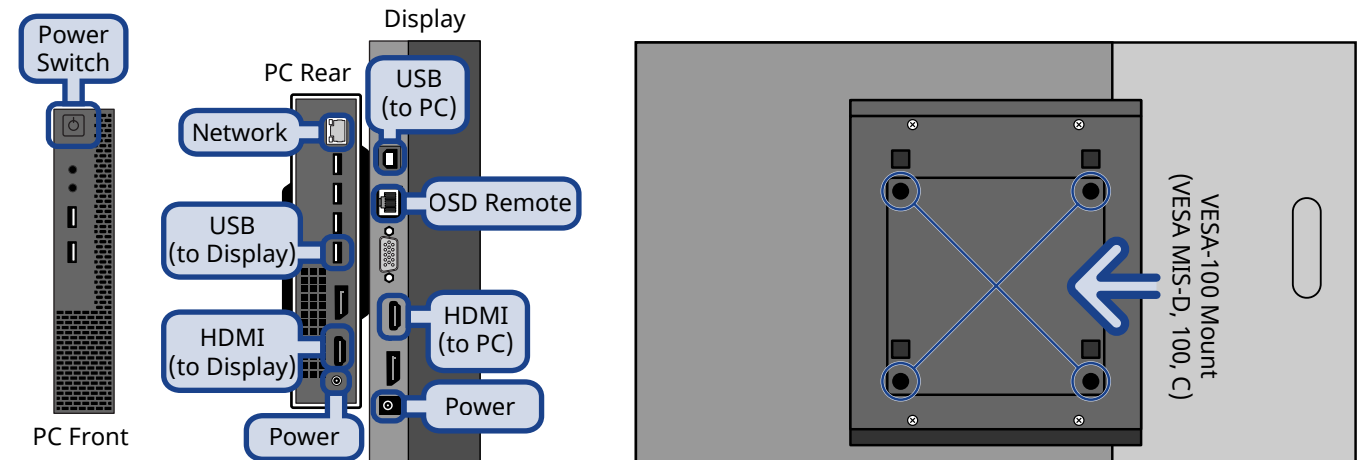

**Panel Ports and Connectors**

**Specifications**

Input Voltages		Power Consumption	
All	100 - 120V~	CB9	24W 2.0A 12V
	220 - 240V~	CB1	25W 2.1A 12V
	47-63Hz	CB15	30W 2.5A 12V
		CB2	35W 2.9A 12V
		CB2S	45W 3.8A 12V
		CB3S	65W 5.4A 12V
		CB3X	80W 6.7A 12V

**Notes:**

- The ethernet 2 port is not available at this time.

**DashBoard Display Ports and Connectors**

**Desk Mounting**

**Note:** The Desk Mounting option is required to properly secure the panel to a desk.